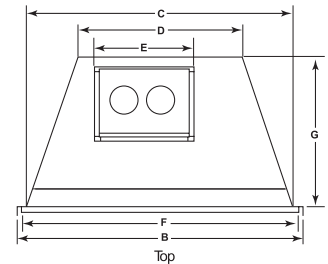

Top

REGULATORY APPROVAL

The IDV and IBV insert series are approved to ANSI Z21.88 and approved for installation in bedrooms and aftermarket manufactured (mobile) home, where not prohibited by state or local codes. Tested to Canadian Standards Association's CSAP.4.1-02 Testing Method for Measuring Fireplace Efficiency.

MONESSEN HEARTH SYSTEMS

149 Cleveland Drive • Paris, Kentucky 40361
www.monessenhearth.com

To avoid personal injury or property damage, the product described by this brochure must be installed, operated and maintained in strict compliance with the instructions packaged with the product and all applicable building or fire codes. Contact local building or fire officials about restrictions and installation inspection requirements. All photographs and drawings on this brochure are for illustrative purposes only and are not intended for, nor should they be used as a substitute for the instructions packaged with the unit. Appearance and specifications of the product are subject to change without notice.

Warning:

- Correct installation of the ceramic fiber logs and periodic cleaning are necessary to avoid potential service problems.
- Keep small children and animals away from the hot surfaces at all times.
- This appliance must not be connected to a chimney flue servicing a separate solid-fuel burning appliance.
- Common venting of this appliance with other gas appliances is not allowed.

Sold by: