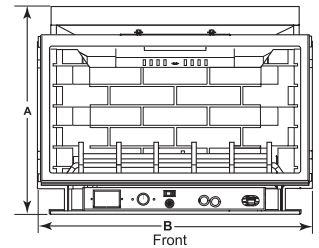

Minimum Fireplace Opening