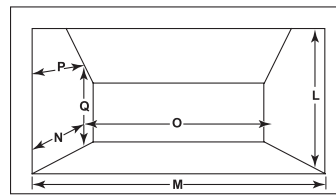

Minimum Fireplace Opening