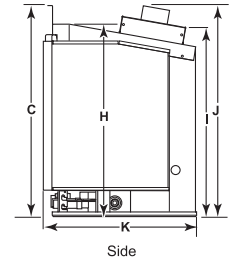

Minimum Fireplace Opening