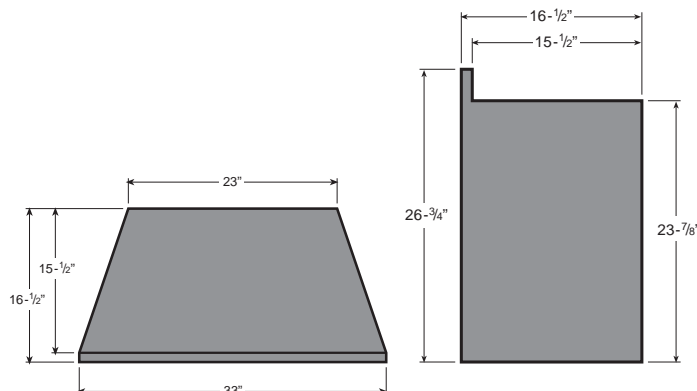

Millivolt Control Options

- Wall switch with 15 feet of wire
- Wall mounted thermostat with 15 ft. of wire

The VENT•FREE ADVANTAGE

Vent-free gas appliances continue to be the sensible choice when looking for a supplemental heating source. Since no outside venting is required, all the heat stays in your home and the high heating efficiency provides comfortable warmth for only pennies an hour. And since vent-free appliances do not require electricity to operate, they are an excellent heat source during power outages. Vent free gas appliances are environmentally clean, safe, and operate within industry indoor air quality standards as well as being design certified by CSA.

REGULATORY APPROVAL

The DIS series is of vent free gas inserts has been tested and approved by CSA as an unvented room heater to the latest ANS Z21.11 requirements. Approved for installation in an aftermarket manufactured (mobile) home, where not prohibited by state or local codes.

Warning:

- It is recommended that the screen be used during operation of this log set. Always ensure the screen has adequate spaces to allow for passage of combustion air to the gas log set.
- Correct installation of the ceramic fiber logs, proper location of the heater and periodic cleaning are necessary to avoid potential service problems with sooting.
- Keep small children and animals away from the open flame of the gas log set at all times.
- There may be a start-up odor associated with the heating of the logs. The odor should diminish in 2-3 hours of operation with the burner at its highest setting with the fan in the off position.

MONESSEN HEARTH SYSTEMS

149 Cleveland Drive • Paris, Kentucky 40361

www.monessenhearth.com

To avoid personal injury or property damage, the product described by this brochure must be installed, operated and maintained in strict compliance with the instructions packaged with the product and all applicable building or fire codes. Contact local building or fire officials about restrictions and installation inspection requirements. All photographs and drawings on this brochure are for illustrative purposes only and are not intended for, nor should they be used as a substitute for the instructions packaged with the unit. Appearance and specifications of the product are subject to change without notice.

© 2006 Monessen Hearth Systems, Inc.

MADE IN U.S.A.
DIS-MHS3806

Sold by: