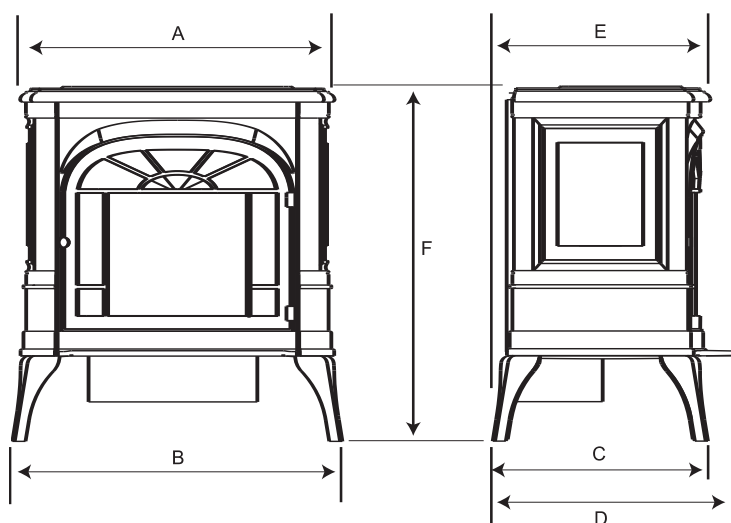

Electric Stove • Addison

A	Width of Stove Top	565 mm	22 1/4"
B	Width at Legs	600 mm	23 3/8"
C	Depth at Legs	390 mm	15 3/8"
D	Depth at Apron	430 mm	17"
E	Depth at Stove Top	400 mm	15 3/4"
F	Total Height	635 mm	25"