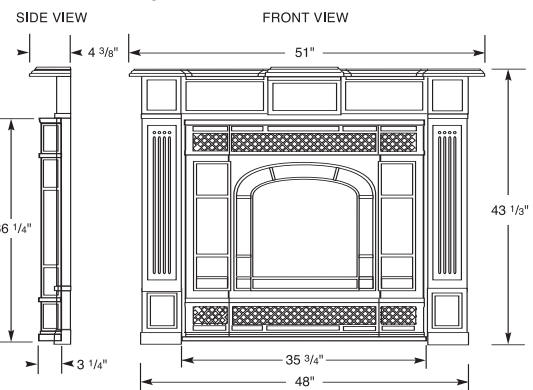

Cast Trim Specifications for DV360