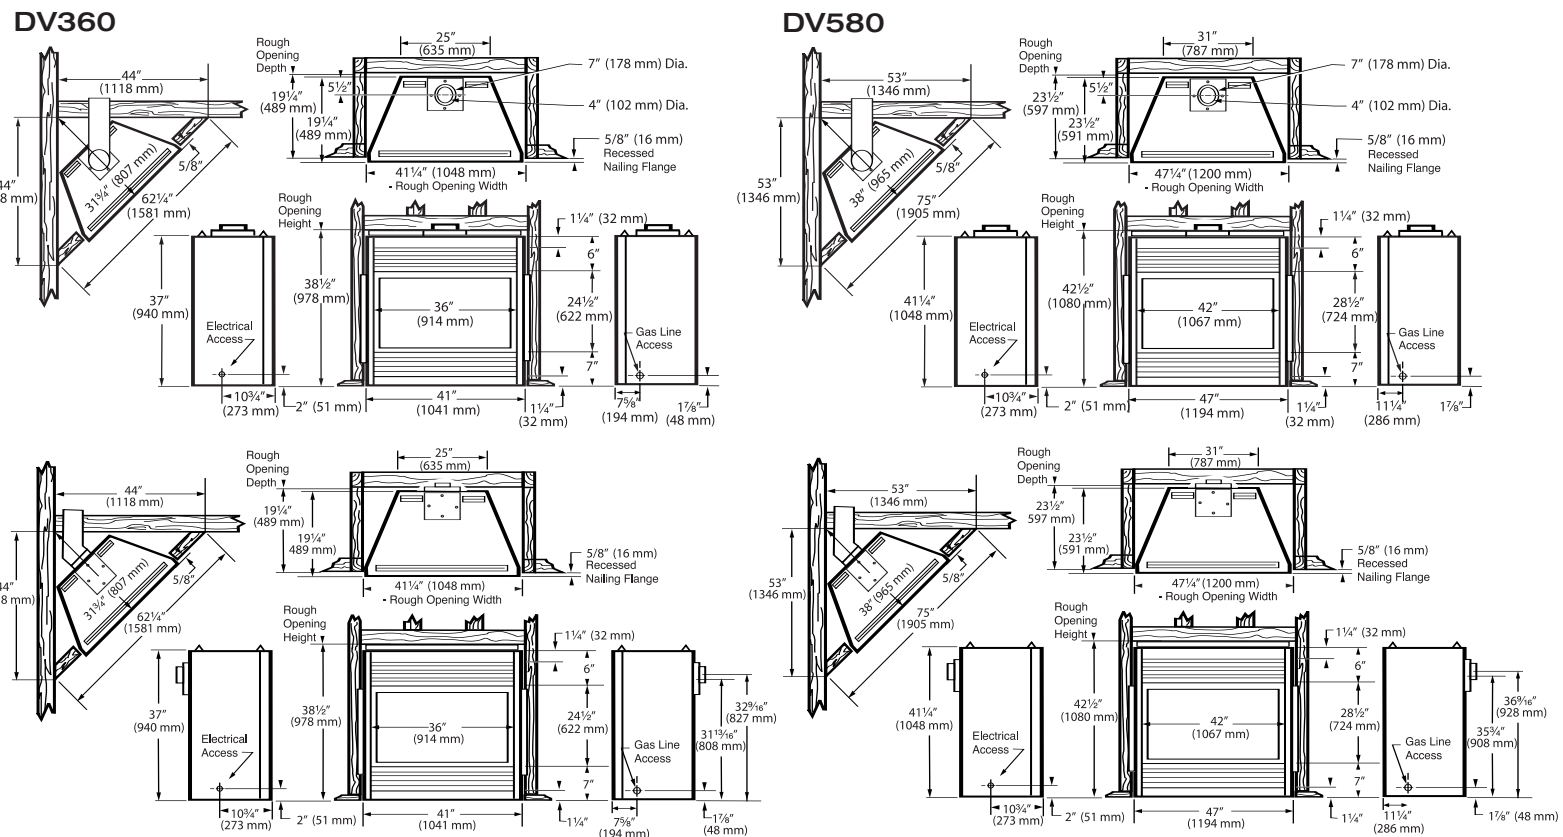

GrandStyle Direct Vent Gas Fireplaces DV360 • DV580